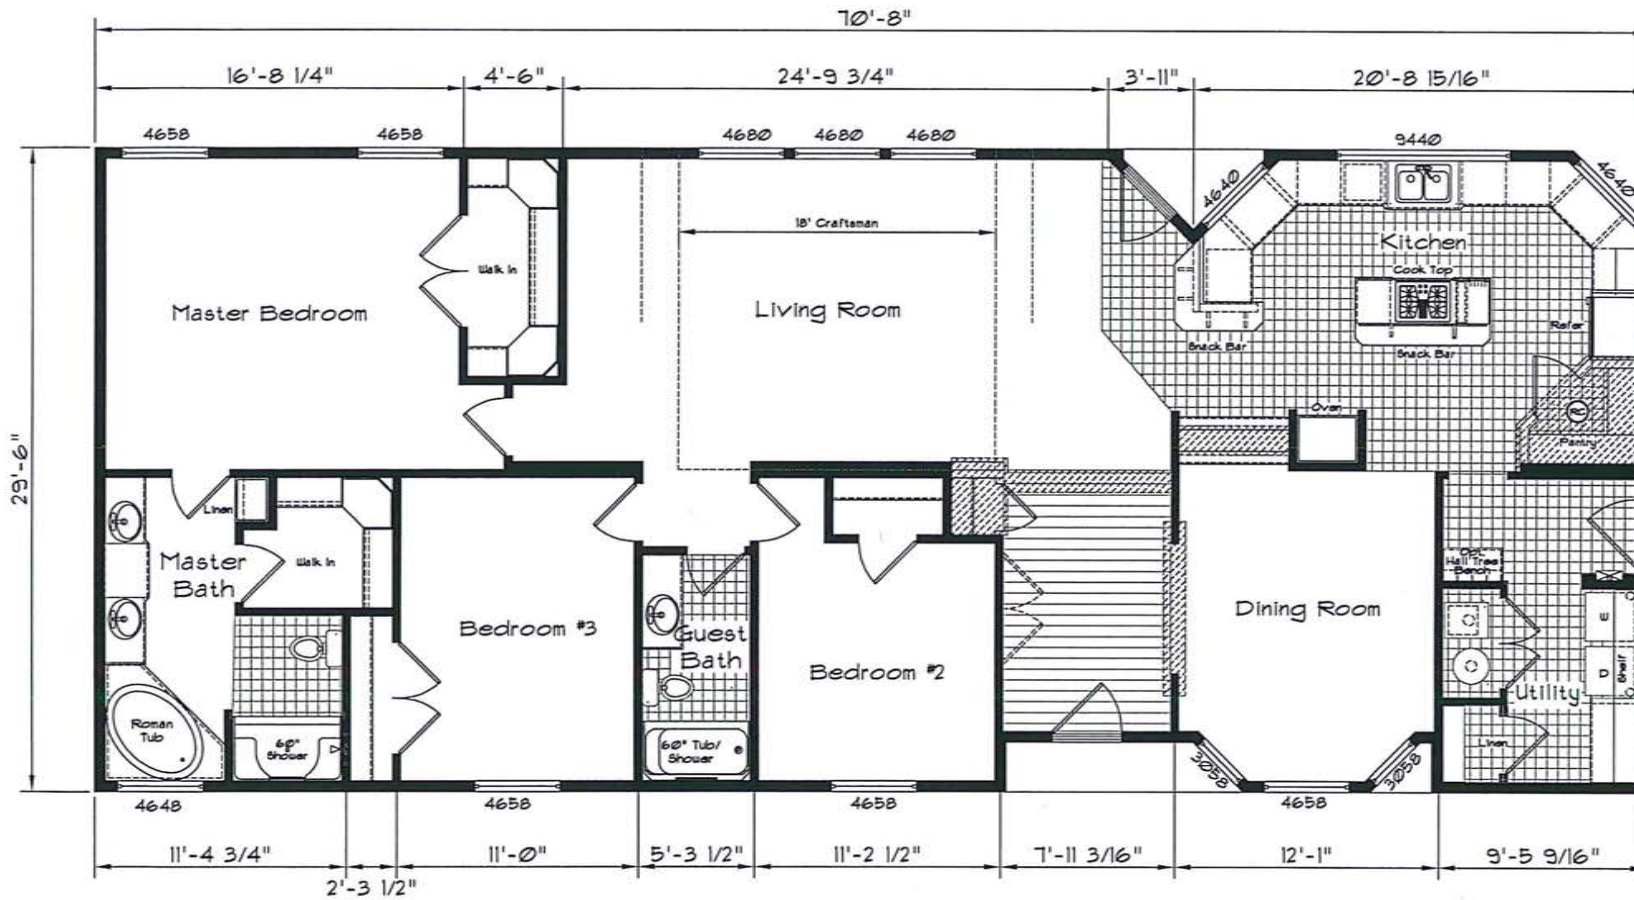

Grand Manor

Model: 6010
 3 Bedroom, 2 Bath
 2079 Square Feet
 Floor Size
 70'-8"x29'-6"