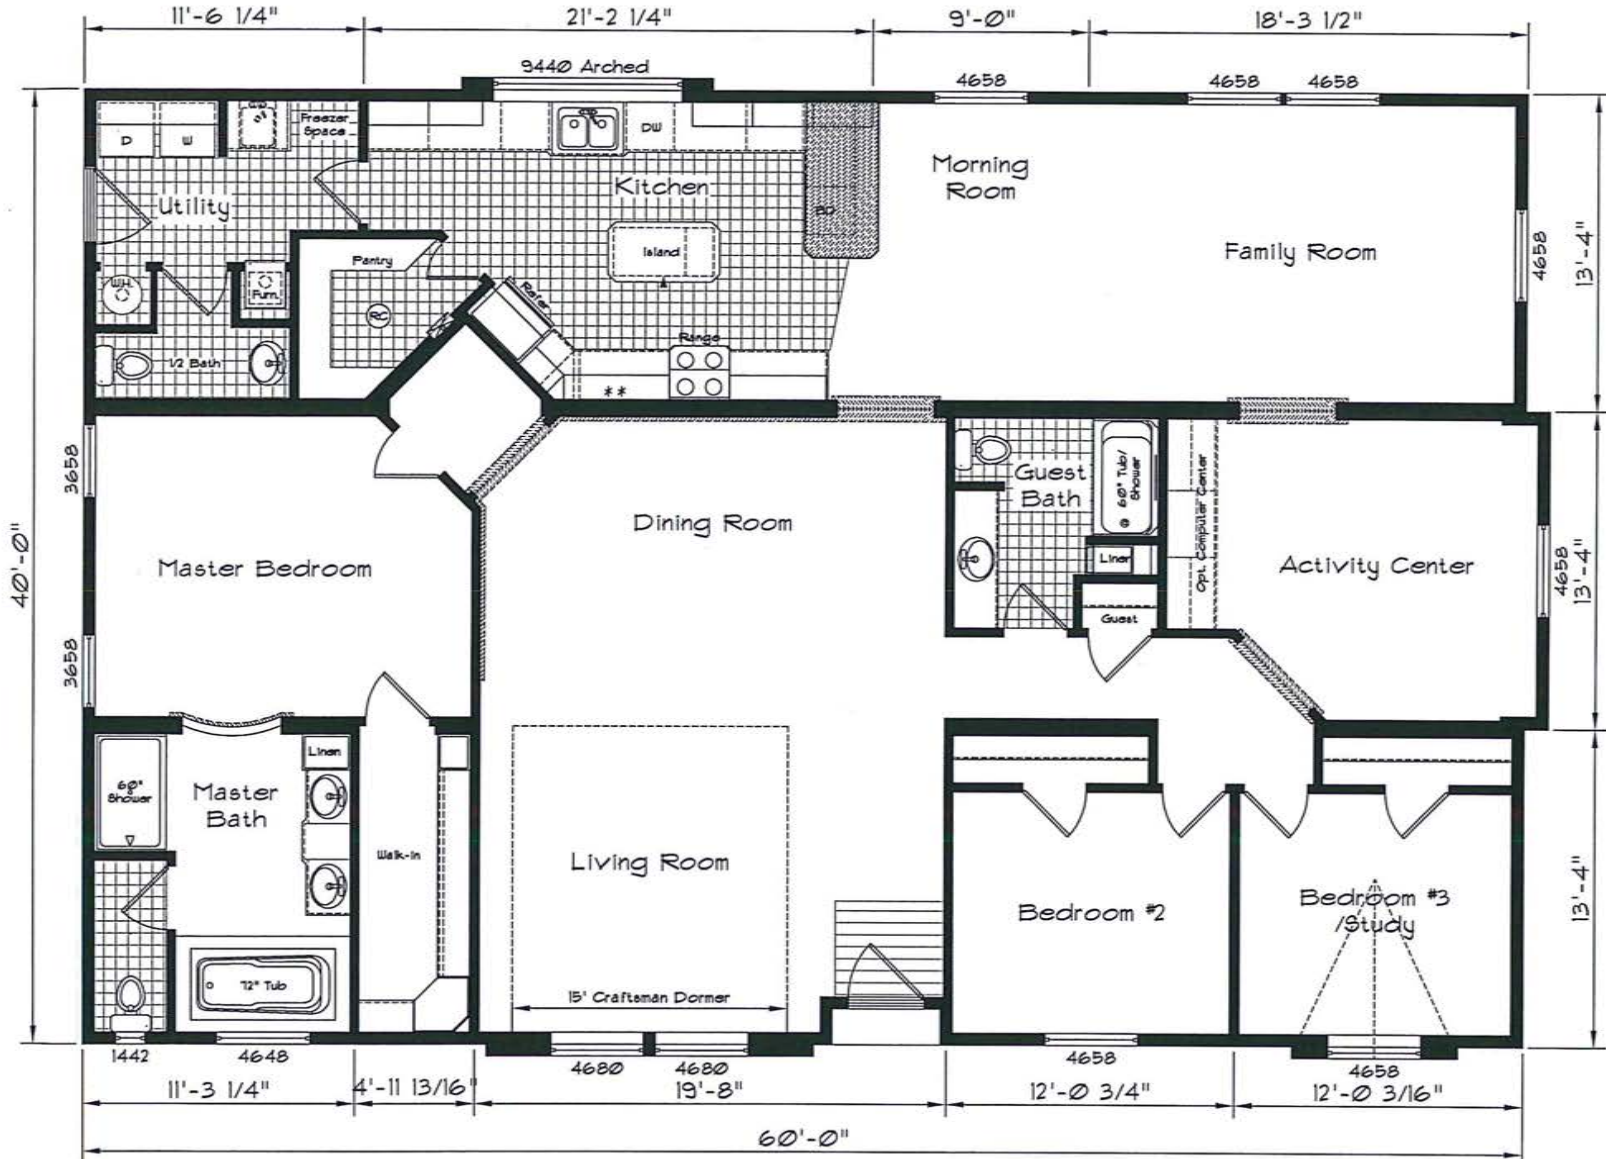

# Grand Manor

Model: 6005  
 3 Bedroom, 2 Bath  
 2405 Square Feet  
 Floor Size  
 60'-0" x 40'-0"