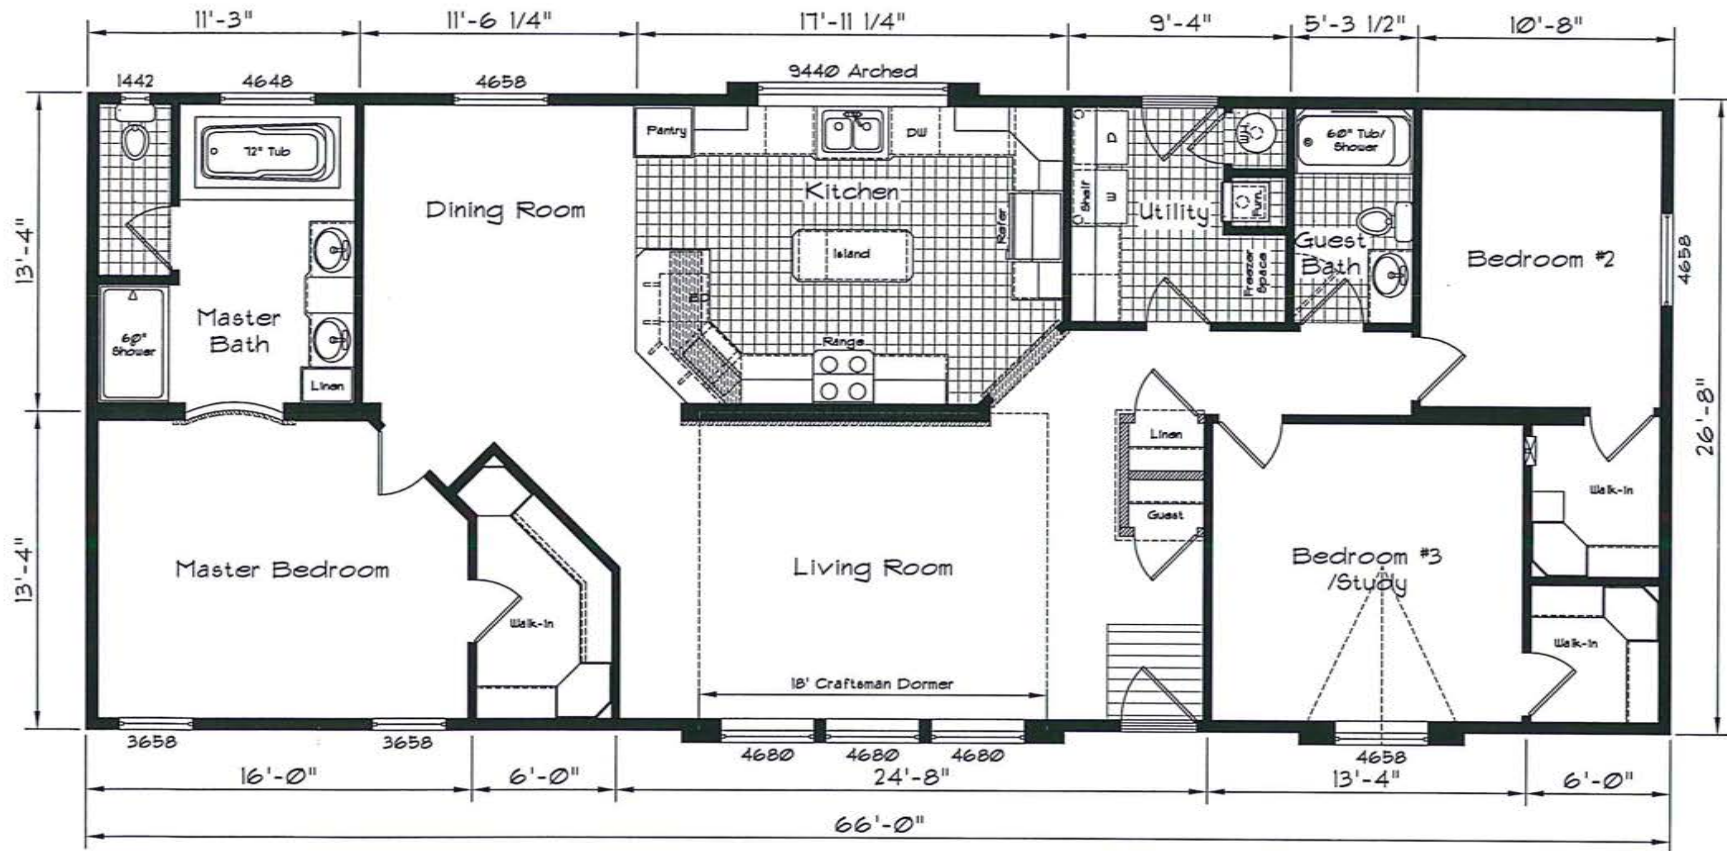

Grand Manor

Model: 6002
 3 Bedroom, 2 Bath
 1760 Square Feet
 Floor Size
 66'-0" x 26'-8"