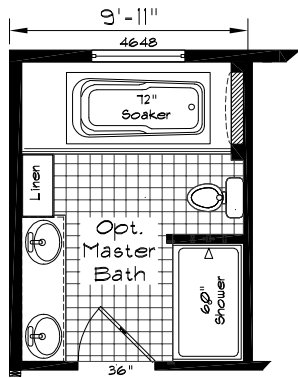

# Pinehurst

Model: 2509  
3 Bedroom, 2 Bath  
1600 Square Feet  
Floor Size  
60'-0" x 26'-8"