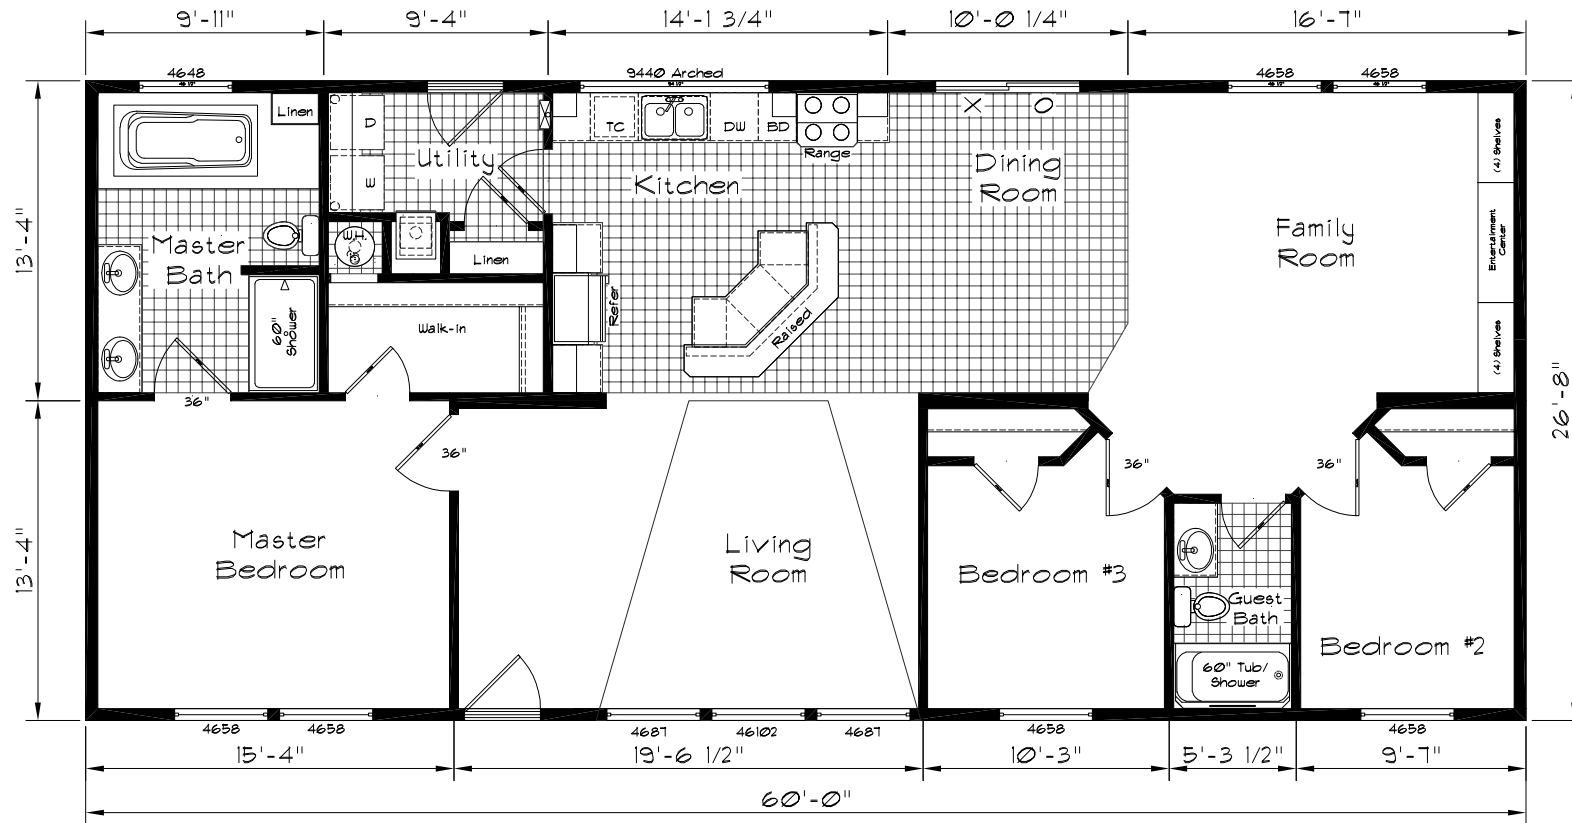

# Pinehurst

Model: 2509  
3 Bedroom, 2 Bath  
1600 Square Feet  
Floor Size  
60'-0" x 26'-8"