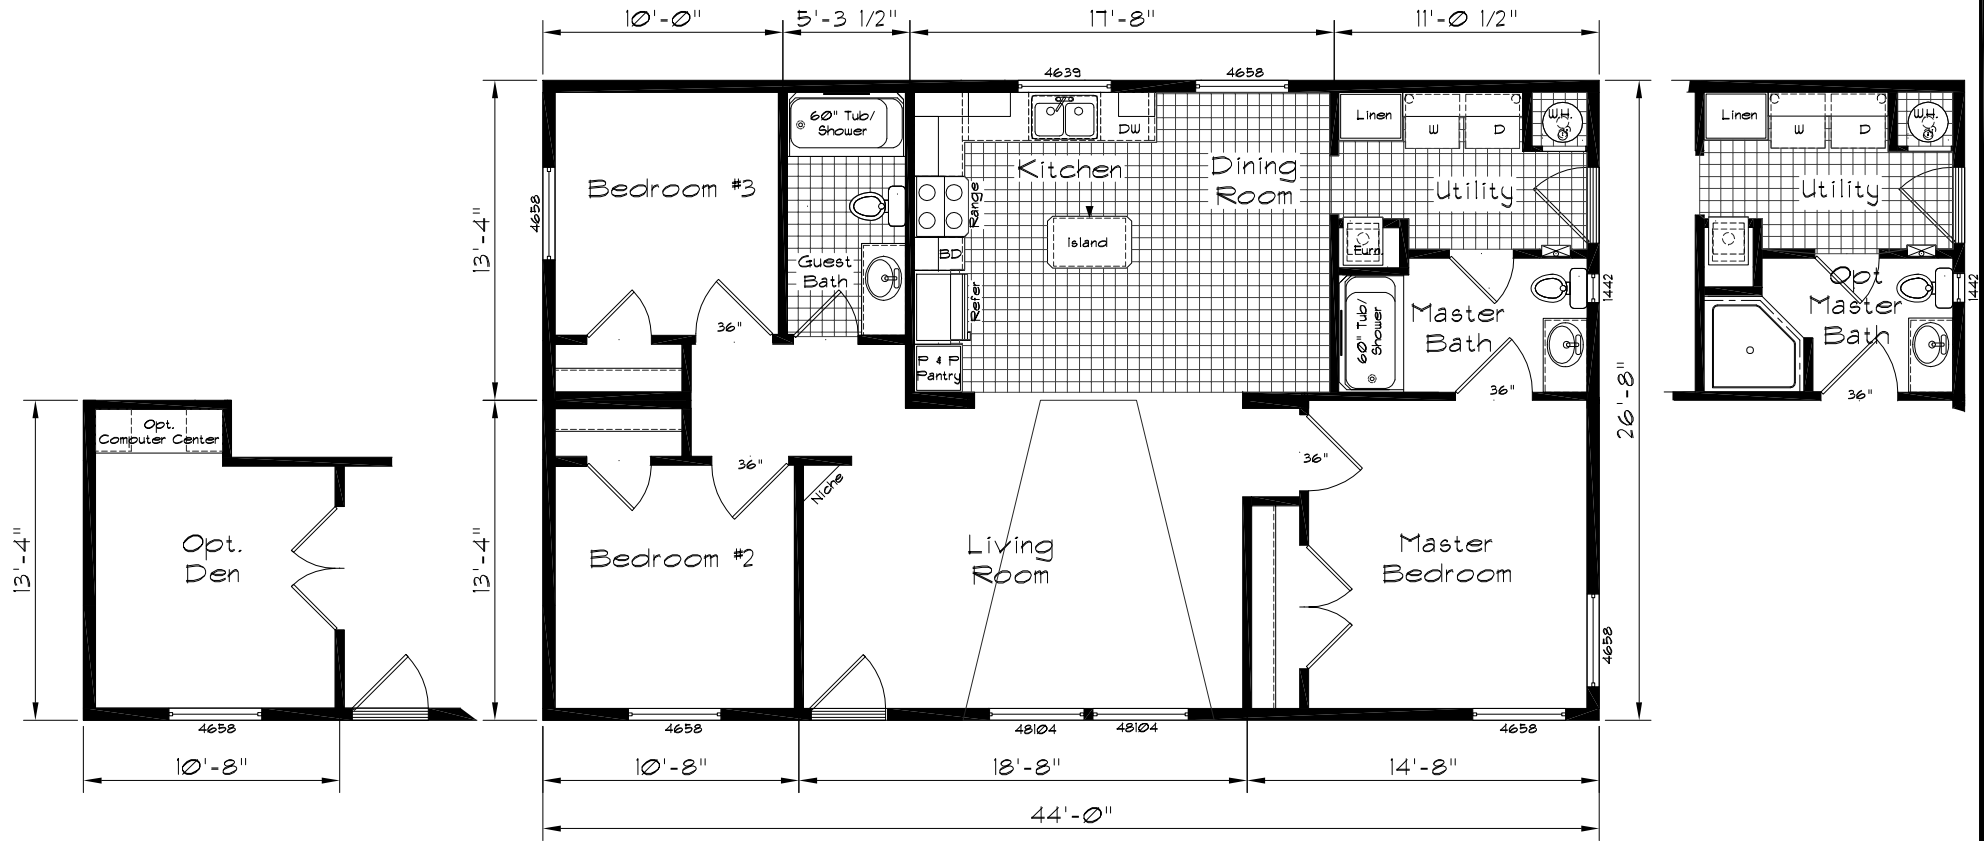

Pinehurst

Model: 2501
 3 Bedroom, 2 Bath
 1174 Square Feet
 Floor Size
 44'-0" x 26'-8"