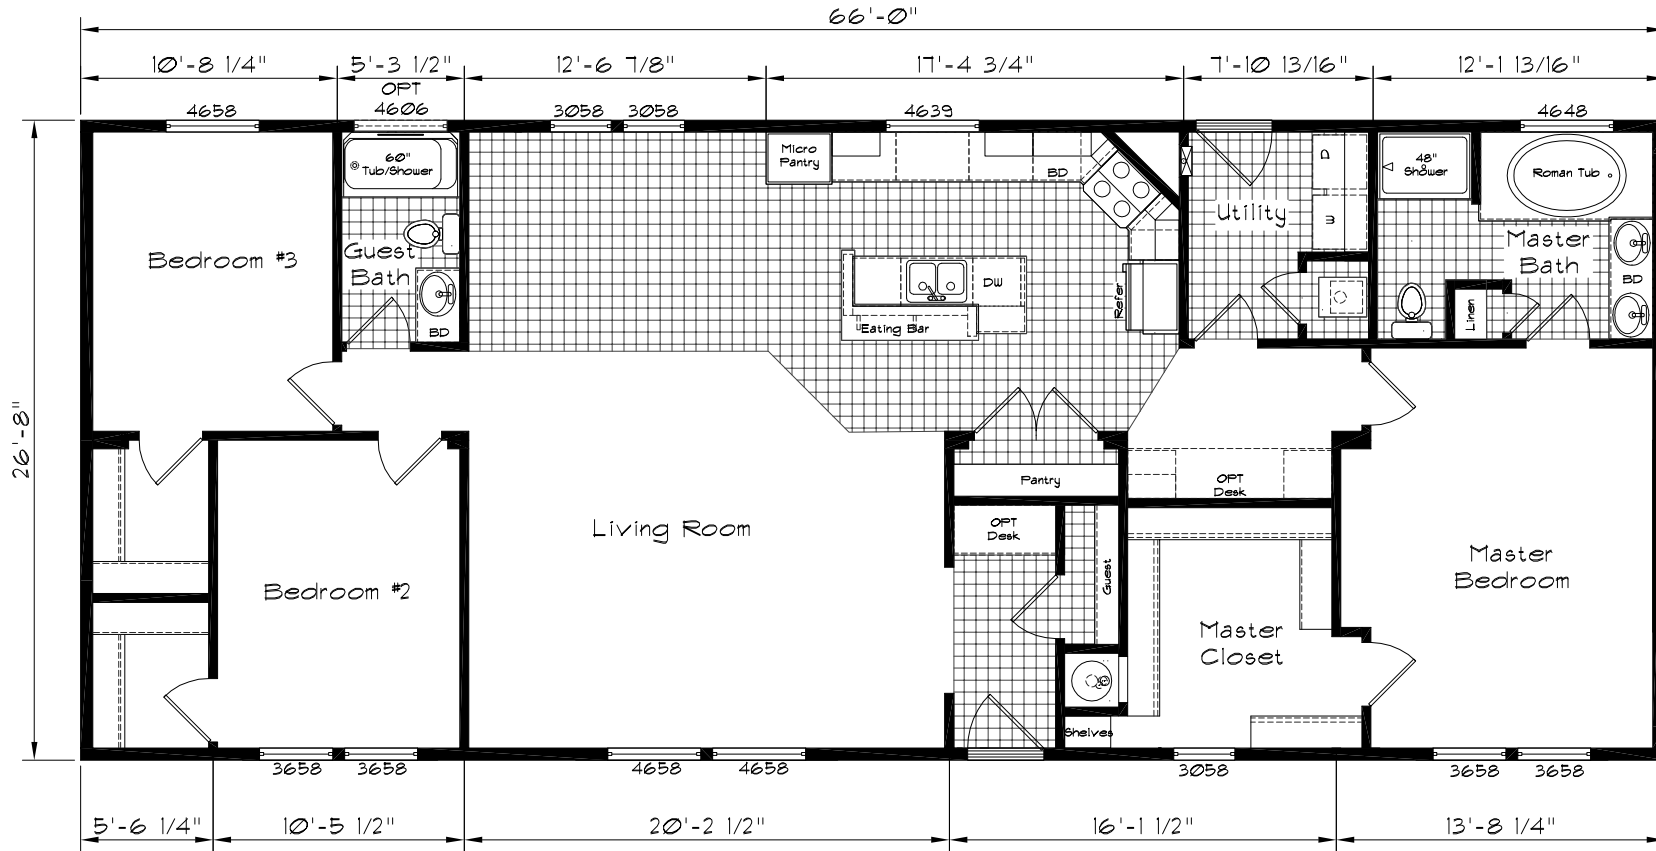

Cedar Canyon

Model: 2075
 3 Bedroom, 2 Bath
 1760 Square Feet
 Actual Floor Size
 66'-0" x 26'-8"