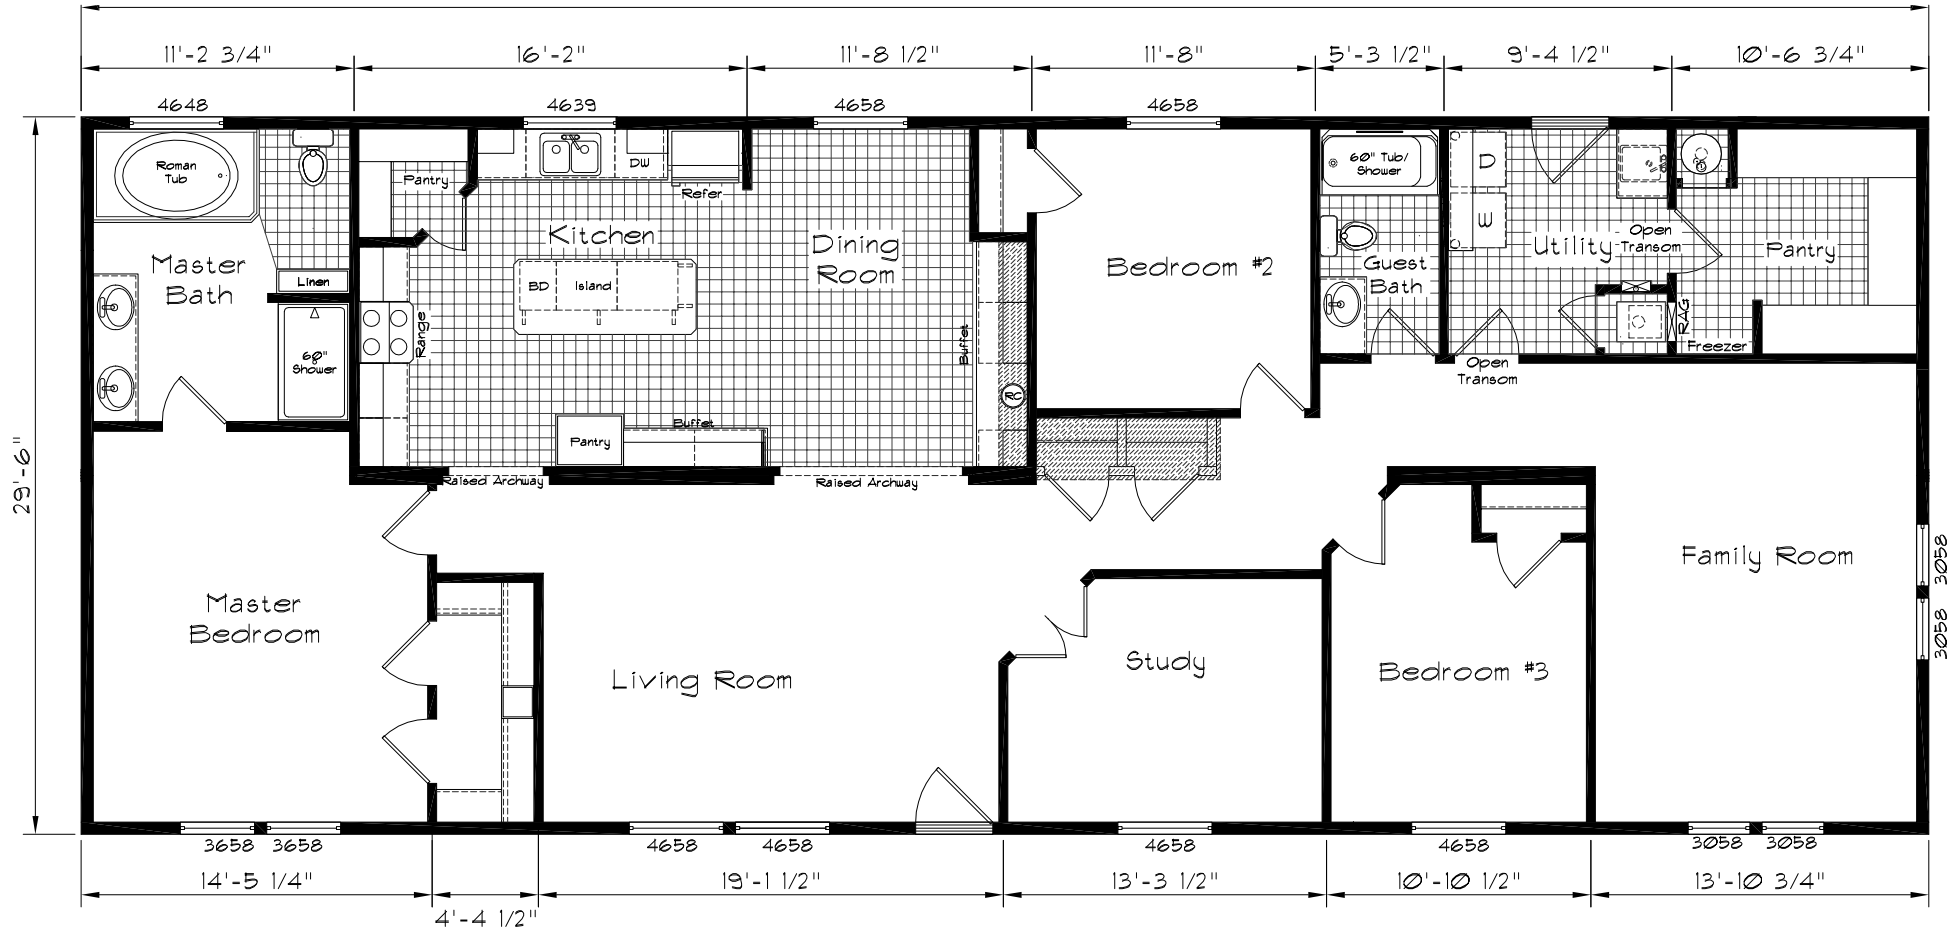

Cedar Canyon

Model: 2066
 3 Bedroom, 2 Bath
 2242 Square Feet
 Floor Size
 76'-0" x 29'-6"