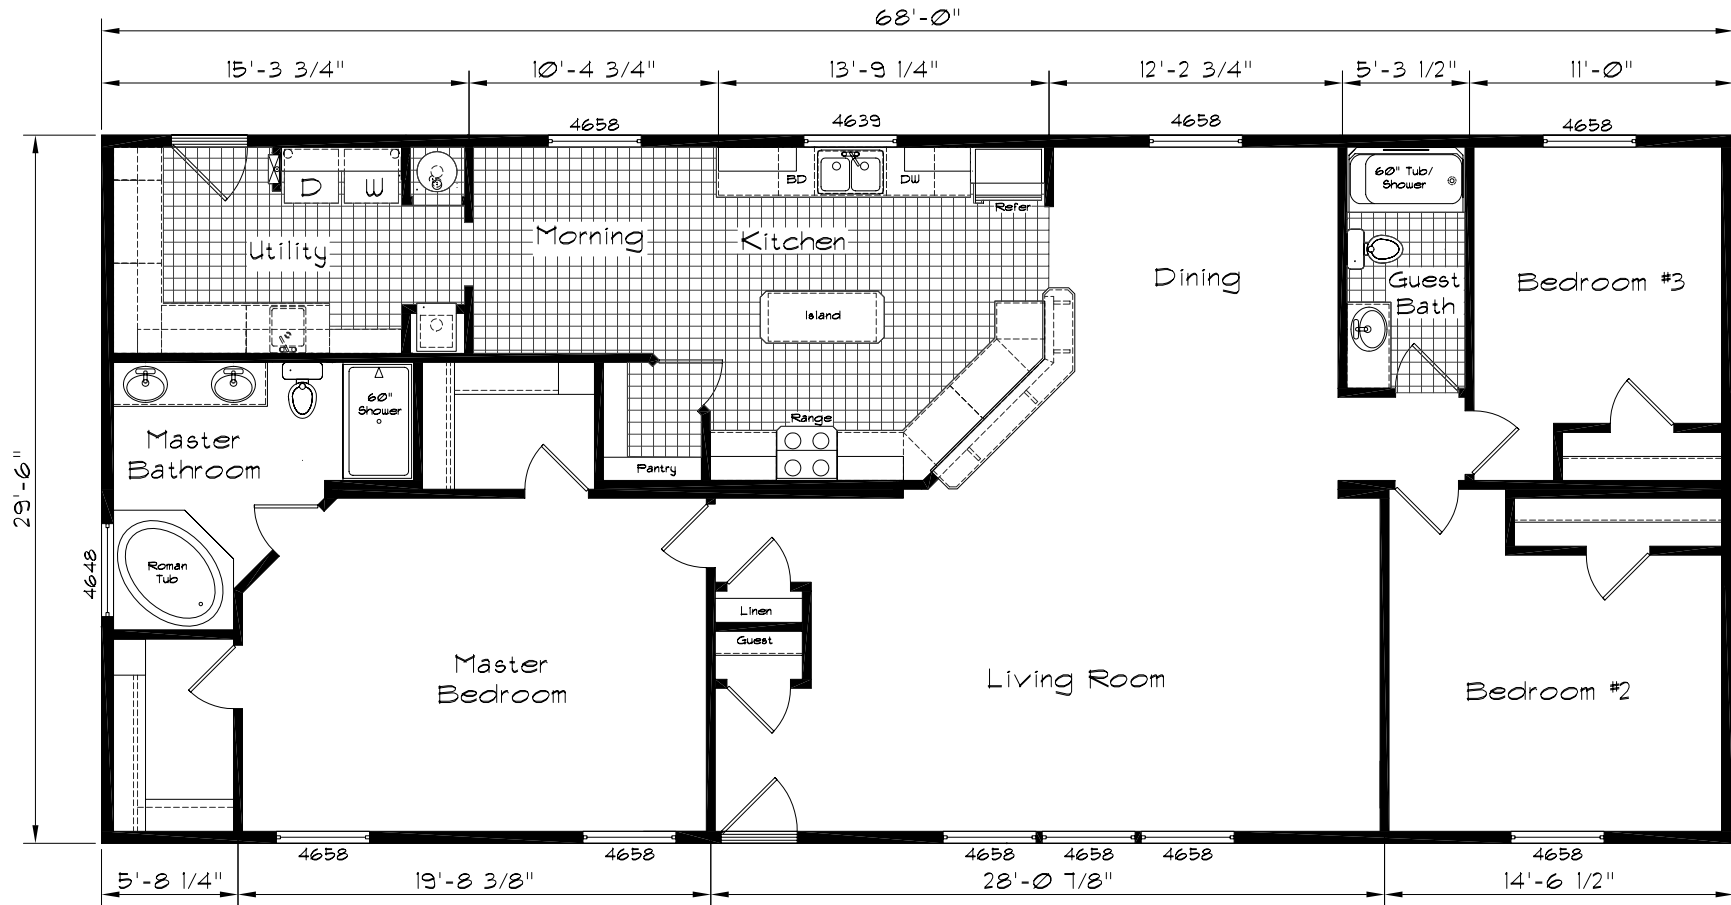

# Cedar Canyon

Model: 2064  
 3 Bedroom, 2 Bath  
 2006 Square Feet  
 Floor Size  
 68'-0" x 29'-6"