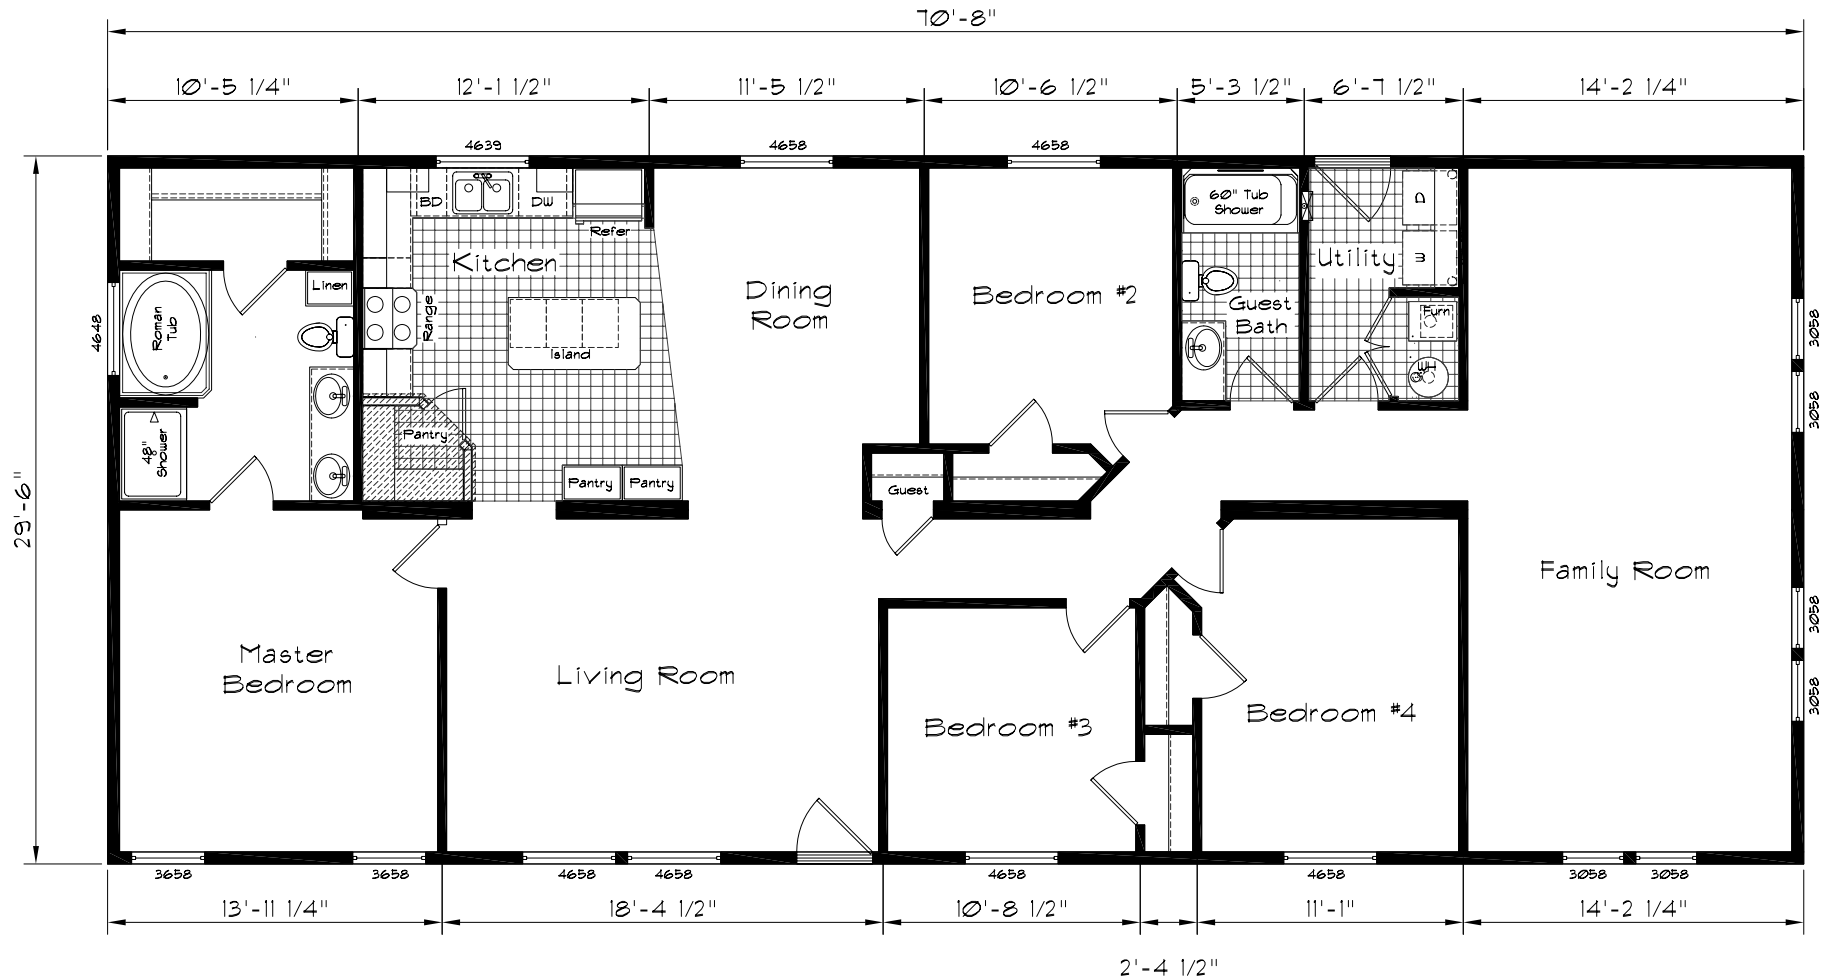

# Cedar Canyon

Model: 2063  
 4 Bedroom, 2 Bath  
 2085 Square Feet  
 Floor Size  
 70'-8" x 29'-6"