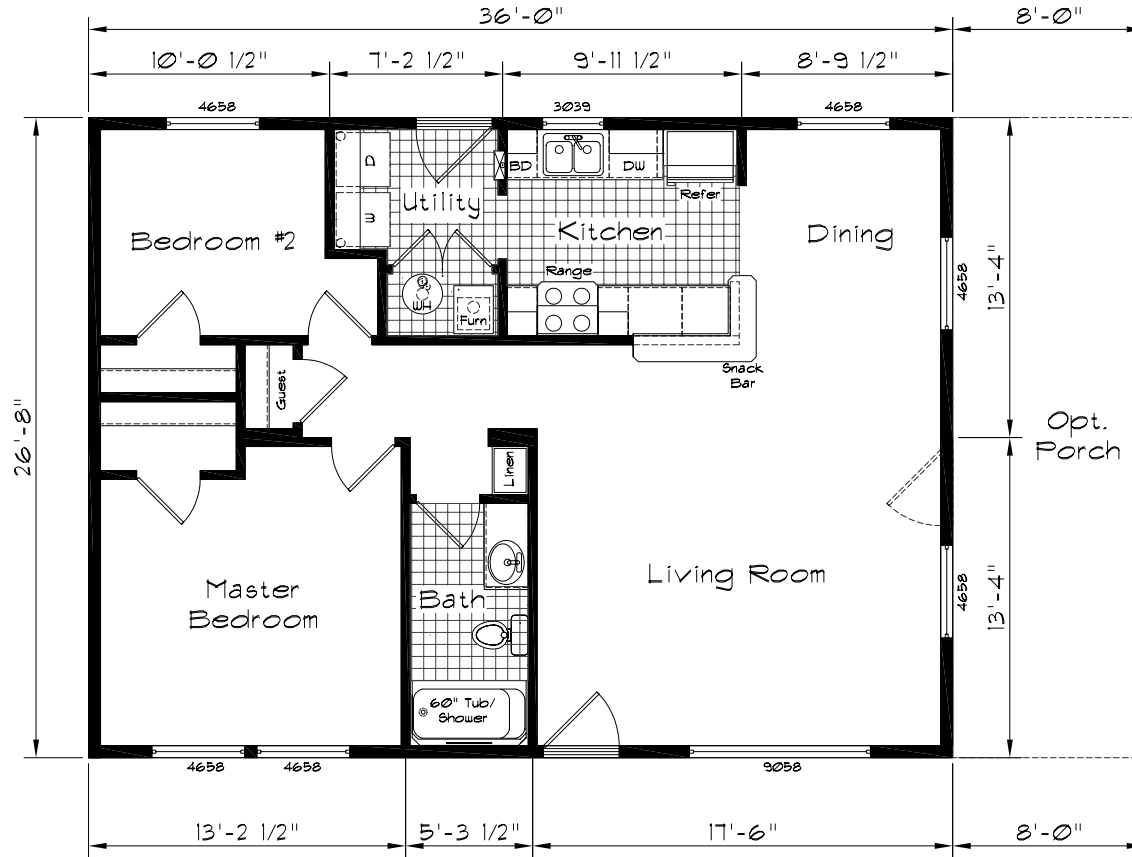

Cedar Canyon

Model: 2055
 2 Bedroom, 1 Bath
 960 Square Feet
 Floor Size
 36'-0" x 26'-8"