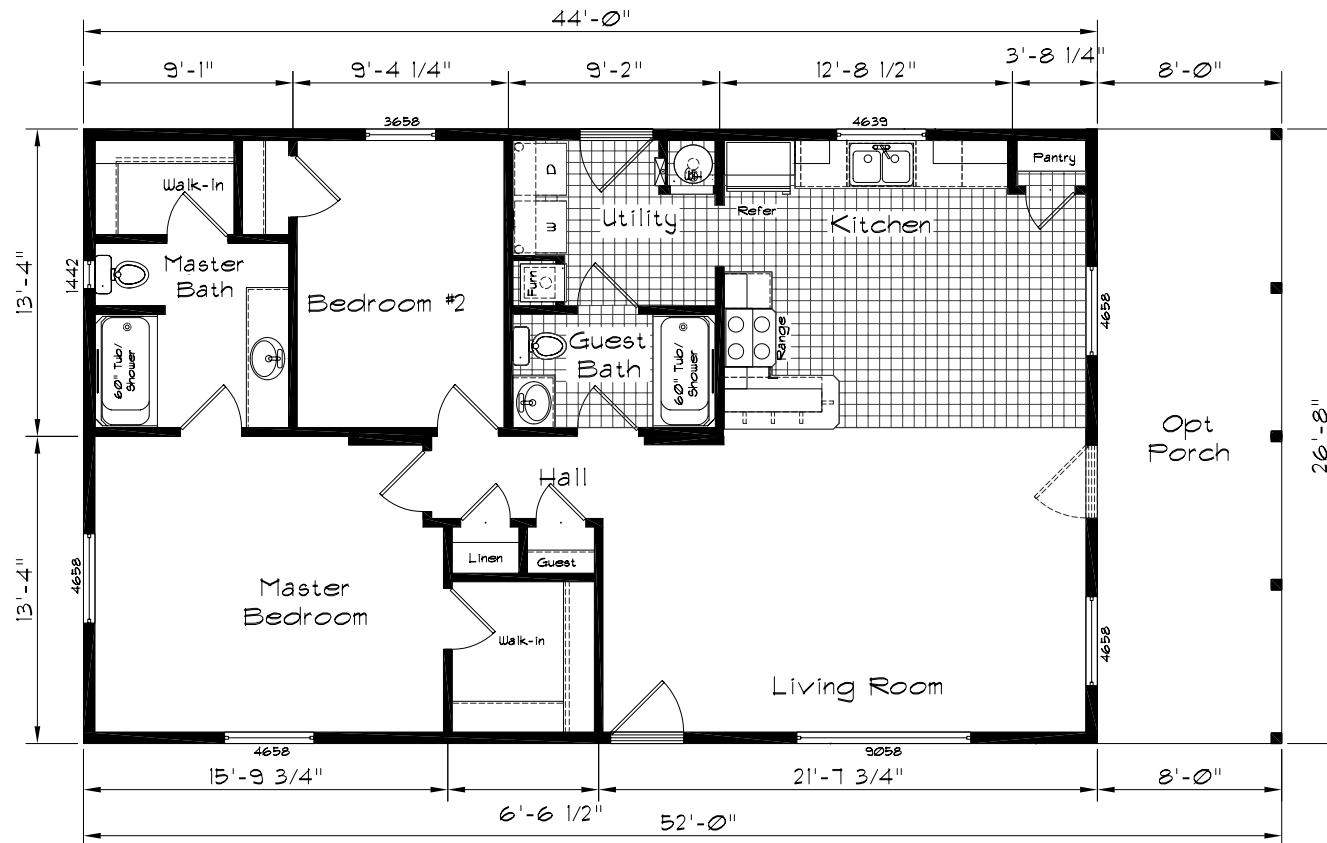

Cedar Canyon

Model: 2048
 2 Bedroom, 2 Bath
 1173 Square Feet
 Floor Size
 44'-0" x 26'-8"