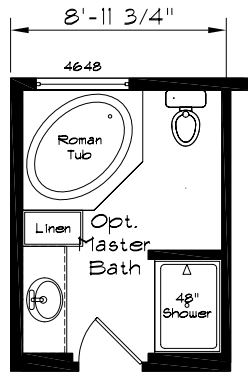

Cedar Canyon

Model: 2029
3 Bedroom, 2 Bath
1420 Square Feet
Floor Size
60'-0"x23'-8"