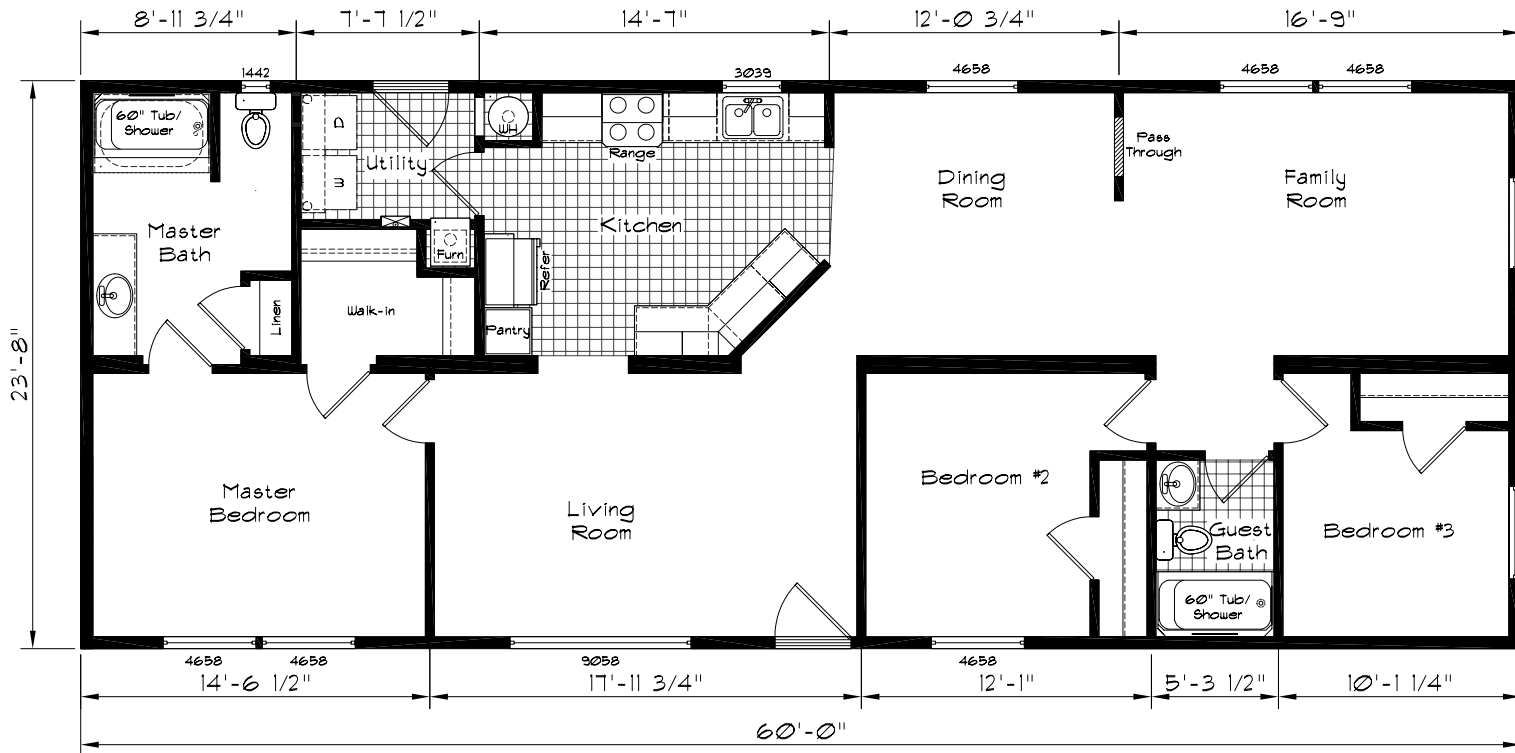

Cedar Canyon

Model: 2029
3 Bedroom, 2 Bath
1420 Square Feet
Floor Size
60'-0"x23'-8"