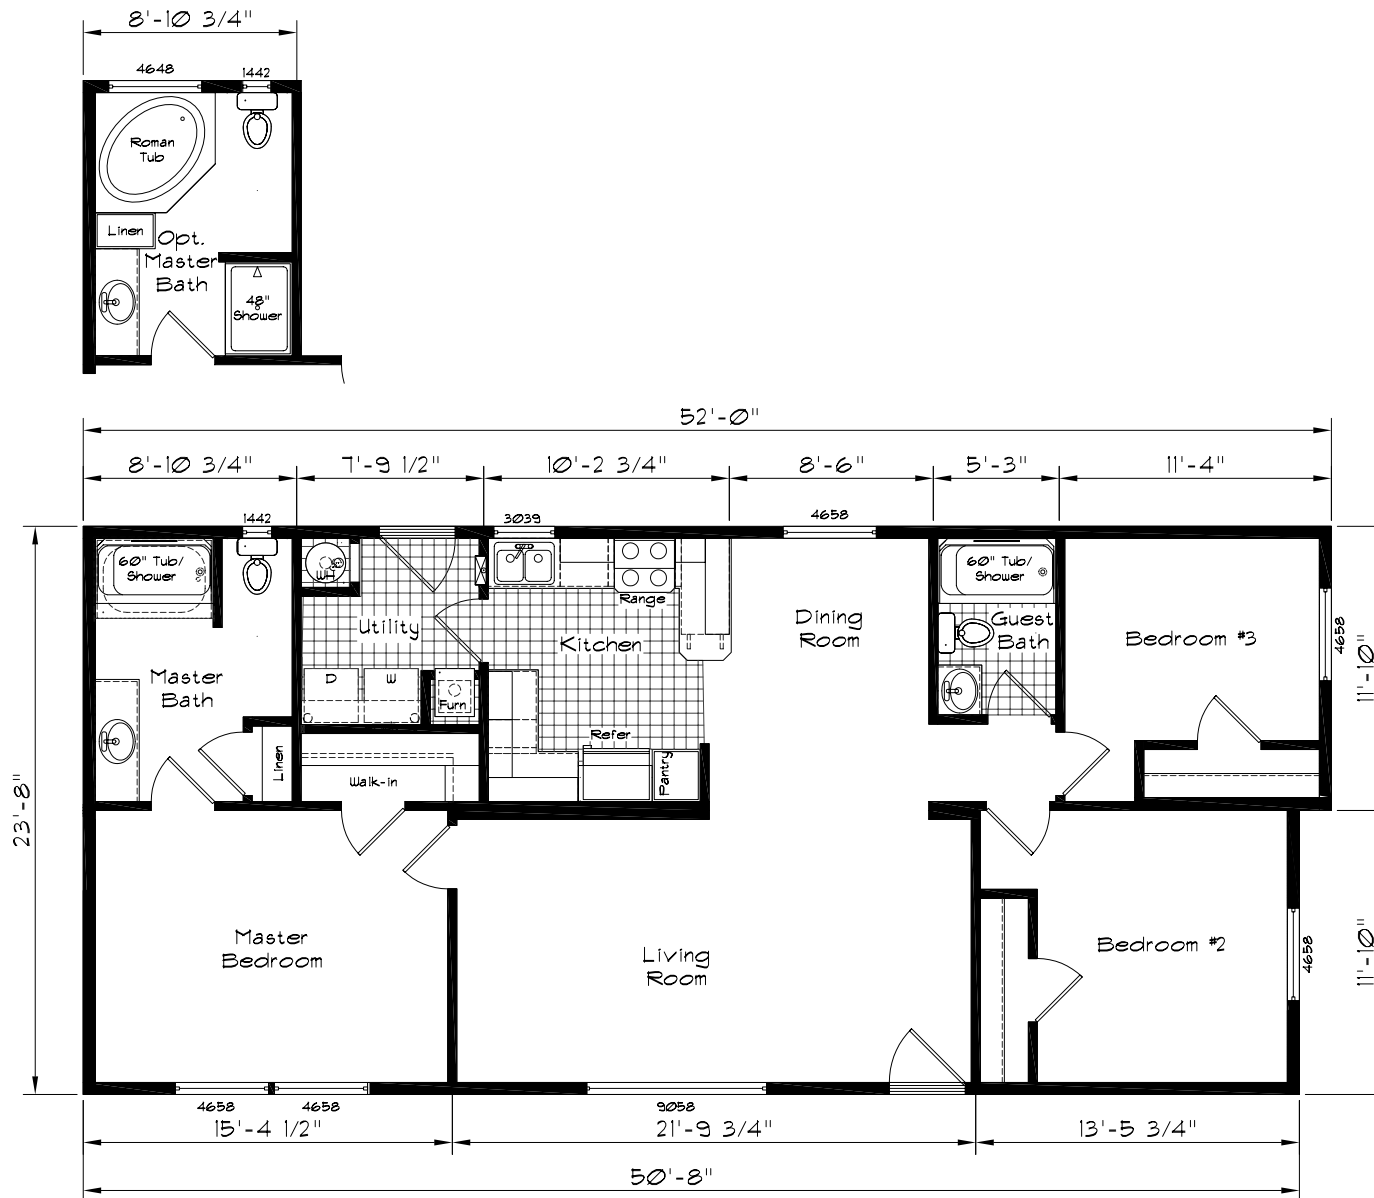

Cedar Canyon

Model: 2028
 3 Bedroom, 2 Bath
 1215 Square Feet
 Floor Size
 52'-0" x 23'-8"