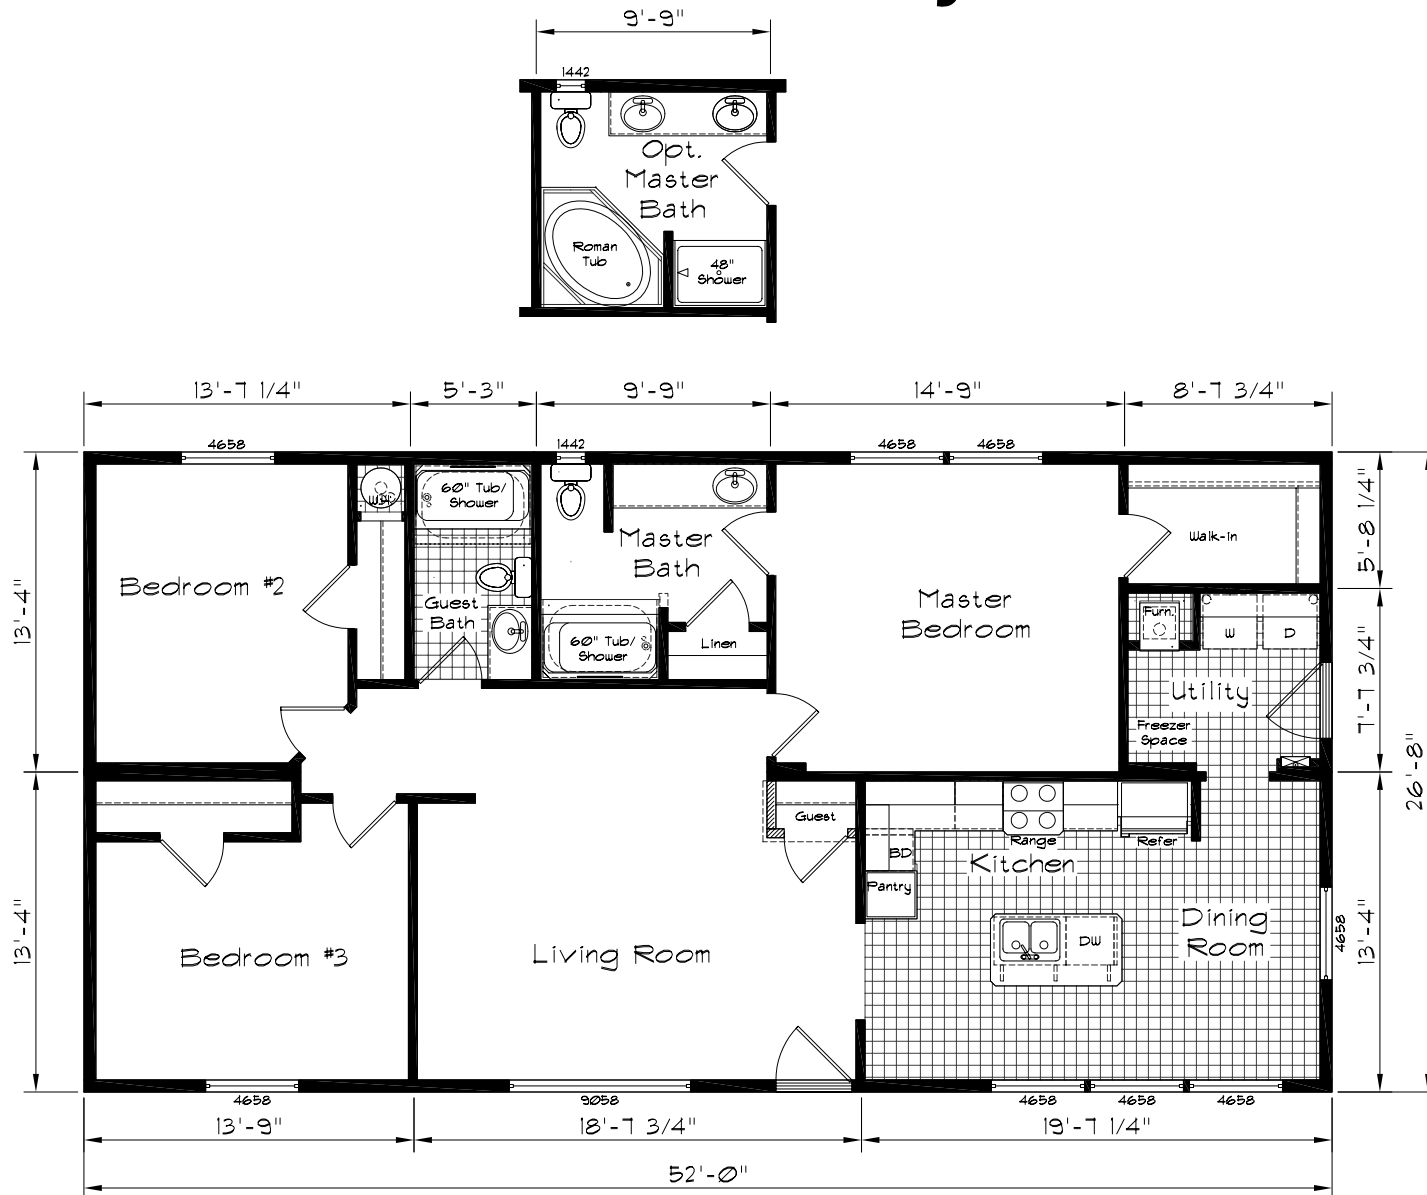

Cedar Canyon

Model: 2005
 3 Bedroom, 2 Bath
 1387 Square Feet
 Floor Size
 52'-0" x 26'-8"